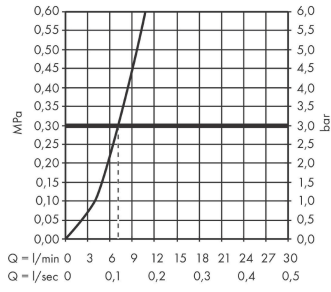

Talis M54

Single lever kitchen mixer 270, pull-out spout, 1jet, sBox

Surfaces: **Chrome** Article Number: **72809000**

Description

product features

- consists of: single lever kitchen mixer, hose box
- ComfortZone 270
- I-spout
- swivel range adjustable in 4 steps 60°, 110°, 150° or 360°
- laminar spray
- connection dimension: DN15
- maximum flow rate at 3 bar: 7 l/min
- ceramic cartridge
- connection type: G 3/8 connections
- temperature limitation adjustable
- integrated non-return valve
- suitable for continuous flow water heaters
- sBox for quiet, smooth and protected hose guidance in the cabinet, under the countertop
- extension length up to 76 cm

Technology

Design awards

reddot winner 2020

reddot winner 2021

Product image

Scale drawing

Talis M54

Single lever kitchen mixer 270, pull-out spout, 1jet, sBox

Surfaces: **Chrome** Article Number: **72809000**

Flowchart

Talis M54

Single lever kitchen mixer 270, pull-out spout, 1jet, sBox

Surfaces: **Chrome** Article Number: **72809000**

Exploded Drawing

Year of production: >12/19