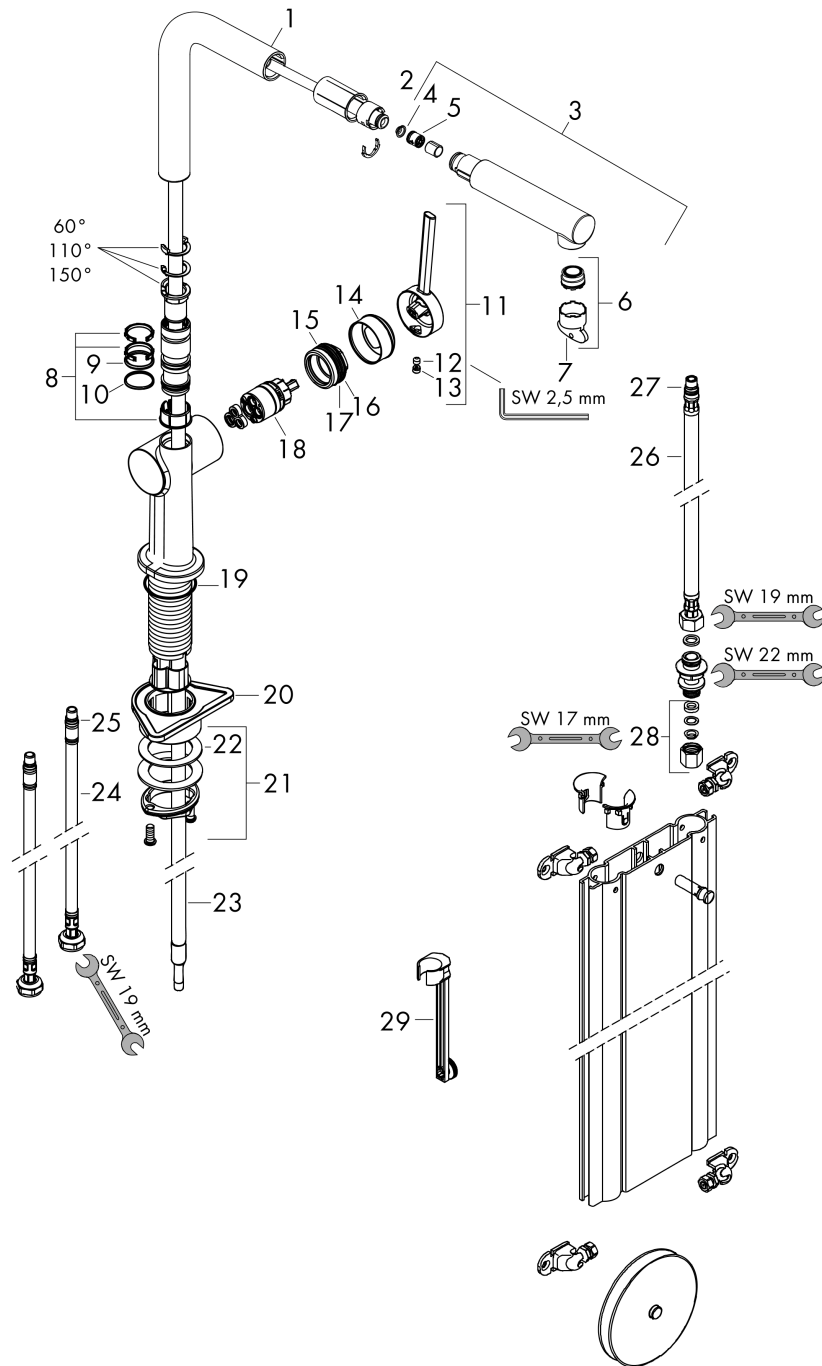

Talis M54

Single lever kitchen mixer 270, pull-out spout, 1jet, sBox

Surfaces: **Chrome** Article Number: **72809000**

Description

product features

- consists of: single lever kitchen mixer, hose box
- ComfortZone 270
- I-spout
- swivel range adjustable in 4 steps 60°, 110°, 150° or 360°
- laminar spray
- connection dimension: DN15
- maximum flow rate at 3 bar: 7 l/min
- ceramic cartridge
- connection type: G 3/8 connections
- temperature limitation adjustable
- integrated non-return valve
- suitable for continuous flow water heaters
- sBox for quiet, smooth and protected hose guidance in the cabinet, under the countertop
- extension length up to 76 cm

Surfaces: **Chrome** Article Number: **72809000**

Flowchart

Talis M54

Single lever kitchen mixer 270, pull-out spout, 1jet, sBox

Surfaces: **Chrome** Article Number: **72809000**

Exploded Drawing

Year of production: >12/19

Talis M54**Single lever kitchen mixer 270, pull-out spout, 1jet, sBox**Surfaces: **Chrome** Article Number: **72809000****Spare part list**

Year of production: >12/19

Pos.	Description	Article Number	Price	PU
1	spout cpl.	93749000	-	1
2	O-ring 8x2	98112000	-	1
3	handspray	93751000	-	1
4	filter	98516000	-	1
5	non return valve DW 10	96456000	-	1
6	spray former	93748000	-	1
7	service tool	93750000	-	1
8	set of lever collars	98365000	-	1
9	O-ring 19x2	98426000	-	1
10	O-ring 20x1,5	98197000	-	1
11	handle	93736000	-	1
12	hollow set screw M5x5	98446000	-	1
13	screw cover	93735610	-	1
14	flange	93737000	-	1
15	nut	93738000	-	1
16	O-ring 29x2	98391000	-	1
17	O-ring 30x1,5	98433000	-	1
18	cartridge, assy	93740000	-	1
19	O-ring 36x3	98052000	-	1
20	support	97523000	-	1
21	fixing set (Ø 34)	95049000	-	1
22	lever collar	97548000	-	1
23	hose	93815000	-	1
24	connection hose 900 mm M8x0,75 G3/8	93746000	-	1
25	O-ring 6,6x1,6	93019000	-	1
26	connection hose 450 mm M8x0,75 G3/8	97206000	-	1
27	O-ring 7x1,5	98422000	-	1
28	squeezing connection	96099000	-	1
29	extension set	43333000	-	1